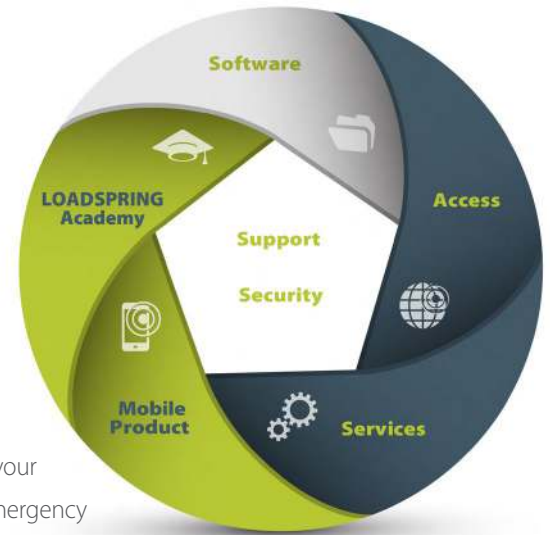

Applications for today and beyond

LOADSPRING hosts and supports more than 200 Project Management applications, in categories such as:

- Scheduling
- Business Intelligence
- Geospatial
- Contract/ Document Management
- BIM
- Specialized tools
- Estimating

Additional solutions you can't find just anywhere

We put our best technologies and sharpest experts into developing these added offerings, each of which gives you a tremendous competitive edge.

ECM - Enterprise Customer Management dedicates a resource team to manage your infrastructure, support, IMAC's and performance, while reviewing your processes, emergency responses and Key Performance Indicators.

Auto Archive keeps musty old surplus data stored safely away from your active projects for better speed and responsiveness.

APM - Advanced Performance Management continually oversees your system performance and makes intelligent recommendations. You also get a living, breathing human Performance Manager to evaluate functionality and report back to you.

Yes, there is a Perfect Cloud. Let us take you there

No off-the-shelf Clouds here. We build each Perfect Cloud to meet your exact needs. You'll get easy access, multiple application capabilities, training, activity tracking and more—all without you lifting a finger. We can create your Project Management platform in minutes, and customize your Perfect Cloud in just days.

Your Perfect Cloud has every Project Management tool your teams require, all in one place with a simple single sign-on.

Here's a smattering of what you'll get:

Every application you'll ever use, both today and throughout your project's lifespan.

Unmatched expertise in configuring, implementing and deploying your Project Management software.

Legendary, stay-up-all-night support you just can't find elsewhere.

Integration solutions that connect to your most important business systems, quickly and hassle-free.

Disaster recovery options that meet even the strictest corporate requirements.

Expert migration to new applications or versions, quickly, accurately and on your terms.

Neutral JVP access that provides a single, secure, objective environment for everyone in your joint venture.

LoadSpringMobile extends key functionalities with field teams.

Cloud to cloud integration and LoadSpringPlatform.

Never, ever settle

It takes some amazing technologies to help you master the Cloud. But technology alone just isn't enough. Our Project Management specialists and deep insider knowledge helps enterprises like yours get to the next level.

So don't settle. Because anything less than expert... isn't.

+1.978.685.9715 www.loadspring.com

America's Top 20
Engineering, Design & Construction firms
all use **LOADSPRING***

*Source: 2016 ENR's Top 100 Professional Services Firms and Top 500 Design Firms + LoadSpring data.
© Copyright 2017. LoadSpring is a trademark of LoadSpring Solutions, Inc. All Rights Reserved. loadspring.com Follow us on Facebook.