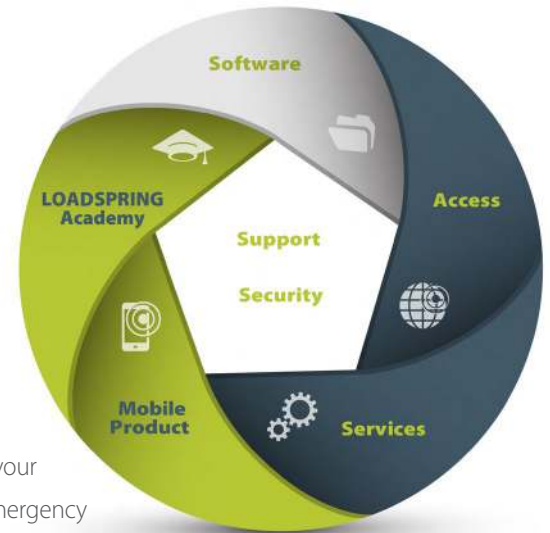

Applications for today and beyond

LOADSPRING hosts and supports more than 200 Project Management applications, in categories such as:

- Scheduling
- Business Intelligence
- Geospatial
- Contract/ Document Management
- BIM
- Specialized tools
- Estimating

Additional solutions you can't find just anywhere

We put our best technologies and sharpest experts into developing these added offerings, each of which gives you a tremendous competitive edge.

ECM - Enterprise Customer Management dedicates a resource team to manage your infrastructure, support, IMAC's and performance, while reviewing your processes, emergency responses and Key Performance Indicators.

Auto Archive keeps musty old surplus data stored safely away from your active projects for better speed and responsiveness.

APM - Advanced Performance Management continually oversees your system performance and makes intelligent recommendations. You also get a living, breathing human Performance Manager to evaluate functionality and report back to you.

Yes, there is a Perfect Cloud. Let us take you there

No off-the-shelf Clouds here. We build each Perfect Cloud to meet your exact needs. You'll get easy access, multiple application capabilities, training, activity tracking and more—all without you lifting a finger. We can create your Project Management platform in minutes, and customize your Perfect Cloud in just days.

Your Perfect Cloud has every Project Management tool your teams require, all in one place with a simple single sign-on.

Here's a smattering of what you'll get:

Every application you'll ever use, both today and throughout your project's lifespan.

Unmatched expertise in configuring, implementing and deploying your Project Management software.

Legendary, stay-up-all-night support you just can't find elsewhere.

Integration solutions that connect to your most important business systems, quickly and hassle-free.

Disaster recovery options that meet even the strictest corporate requirements.

Expert migration to new applications or versions, quickly, accurately and on your terms.

Neutral JVP access that provides a single, secure, objective environment for everyone in your joint venture.

LoadSpringMobile extends key functionalities with field teams.

Cloud to cloud integration and LoadSpringPlatform.

Never, ever settle

It takes some amazing technologies to help you master the Cloud. But technology alone just isn't enough. Our Project Management specialists and deep insider knowledge helps enterprises like yours get to the next level.

So don't settle. Because anything less than expert... isn't.

+1.978.685.9715 www.loadspring.com

America's Top 20
Engineering, Design & Construction firms
all use **LOADSPRING***

*Source: 2016 ENR's Top 100 Professional Services Firms and Top 500 Design Firms + LoadSpring data.
© Copyright 2017. LoadSpring is a trademark of LoadSpring Solutions, Inc. All Rights Reserved. loadspring.com Follow us on Facebook.