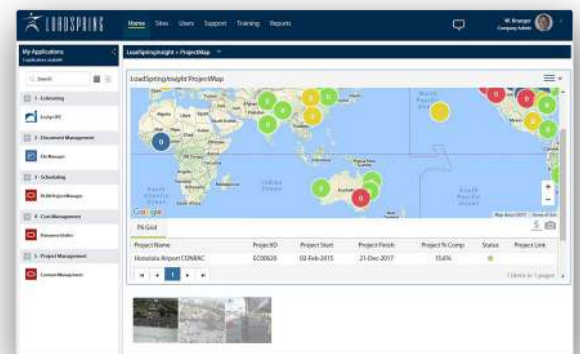

LoadSpringPower Cloud. Our triple-caFFEinated performance-based Cloud, designed for serious high-activity projects.

LoadSpringGlobal Cloud. All your Project Management data, neatly synchronized in real time with all your worldwide teams.

Hook up with the LoadSpringPlatform

LOADSPRING is the *only* IT portal specifically designed around Cloud-based Project Management. More than just a link to software and data, it's your channel to our smartest people, support, license management and drum-tight security.

It even trains you how to use it. Features include:

LoadSpringInsight lets executives and management access critical data simultaneously from multiple applications becoming your custom data warehouse. In the end, everyone looks like the sharpest tool in the shed.

Global Unified Support goes way beyond the call of duty, offering live problem resolution and automated SmartSupport, 24/7/365 for your infrastructure and applications.

GlobalView Reporting uses real-time geosite mapping for instant reporting on team locations and activities.

LoadSpringAcademy offers engaging, video-based online learning that turns your team members into power users.

License compliance tracking Eliminates shelfware and saves money by anticipating true license requirements.