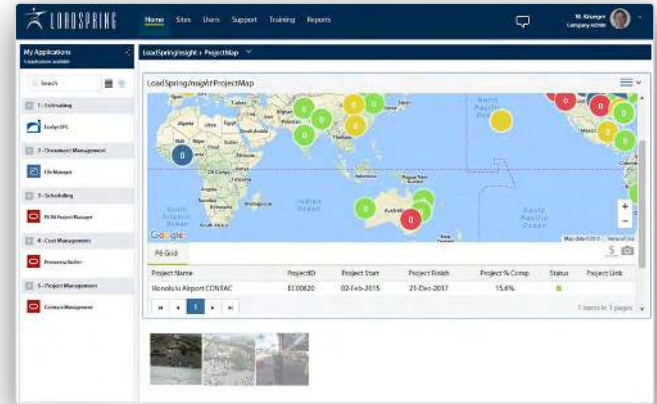

DOMINATING THE CLOUD

has never, ever, ever, been easier

LoadSpringPlatform turns the Cloud into your Project Management servant.

They say “never say never,” but trust us – there’s never, ever been a Project Management tool quite like the LoadSpringPlatform.

Think of the LoadSpringPlatform as your digital gateway to the Cloud. It gives you total access to your Project Management software, data and collaborations worldwide. It’s fast, secure and so intuitive even an adult can figure it out.

The LoadSpringPlatform delivers 200+ Project Management applications, with instant access to project status, licensing, user training and more. It’s all kept humming by unified support from the top Project Management Cloud solutions provider on the planet. (That would be us.)

Smart technologies, backed by even smarter humans

We cleverly designed the LoadSpringPlatform using the latest Cloud-enabling resources for greater Project Management efficiency and higher ROI. To that end, we can build your infrastructure platform in minutes or layer on top of your cloud infrastructure, then get your Perfect Cloud customized in just days. (This is not a misprint.)

Connect and Conquer

The LoadSpringPlatform is the ideal connection to your Perfect Cloud—your applications, your integrations, your disaster recovery. The customizable dashboard gives you all the up-to-the-nanosecond information you need for better business decisions NOW.

Your teams can work on any hosted application, input data, keep an eye on project development and get our standard-setting global support—all in a single location. Top features include:

LoadSpringInsight tool lets executive and management leaders access and view critical data simultaneously from multiple applications – all through LOADSPRING’s easy-to-use control panel. Your custom data warehouse.

GlobalView Reporting monitors productivity by showing who’s located where, and which applications they’re using. It all makes for better planning, easier license tracking and some serious cost control.

Real-time Geosite Mapping lets you see not only which programs your team is using, but what applications they’re working on, no matter where on Earth they happen to be.

Integrated SmartSupport gives every user the power to resolve issues on the fly, through their trusty LoadSpringPlatform. Available 24/7/365, of course.

LoadSpringAcademy is our online virtual campus, built right into the LoadSpringPlatform. It has 100+ preloaded tutorials and quizzes that simplify software user training and improve adoption rates.

Impenetrable Security includes SSAE 16 SOC 2 Type II certification and other measures (by “other measures” we mean “none of your darn business, you miserable hackers”). The result is total security for your priceless project info.

Self Registration puts the onus on individual users to sign themselves up, which saves time, hassle and the sanity of your overworked administrators.

LoadSpringMobile simplifies the dashboard on itty bitty mobile devices. Users see only what they need and nothing that they don’t. Projects are updated smoothly and in real time from the field too.