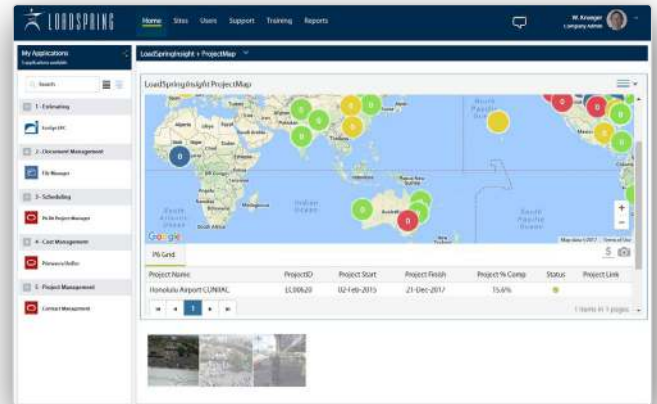

DOMINATING THE CLOUD

has never, ever, ever, been easier

LOADSPRING CLOUD PLATFORM turns the Cloud into your Project Management servant.

They say “never say never,” but trust us – there’s never, ever been a Project Management tool quite like the LOADSPRING CLOUD PLATFORM.

Think of the LOADSPRING CLOUD PLATFORM as your digital gateway to the Cloud. It gives you total access to your Project Management software, data and collaborations worldwide. It’s fast, secure and so intuitive even an adult can figure it out.

The LOADSPRING CLOUD PLATFORM delivers 200+ Project Management applications, with instant access to project status, licensing, user training and more. It’s all kept humming by unified support from the top Project Management Cloud solutions provider on the planet. (That would be us.)

Smart technologies, backed by even smarter humans

We cleverly designed the LOADSPRING CLOUD PLATFORM using the latest Cloud-enabling resources for greater Project Management efficiency and higher ROI. To that end, we can build your infrastructure platform in minutes or layer on top of your cloud infrastructure, then get your Perfect Cloud customized in just days. (This is not a misprint.)

Connect and Conquer

The LOADSPRING CLOUD PLATFORM is the ideal connection to your Perfect Cloud—your applications, your integrations, your disaster recovery. The customizable dashboard gives you all the up-to-the-nanosecond information you need for better business decisions NOW.

Your teams can work on any hosted application, input data, keep an eye on project development and get our standard-setting global support—all in a single location. Top features include:

LoadSpringInsight tool lets executive and management leaders access and view critical data simultaneously from multiple applications – all through LOADSPRING’s easy-to-use control panel. Your custom data warehouse.

GlobalView Reporting monitors productivity by showing who’s located where, and which applications they’re using. It all makes for better planning, easier license tracking and some serious cost control.

Real-time Geosite Mapping lets you see not only which programs your team is using, but what applications they’re working on, no matter where on Earth they happen to be.

Integrated SmartSupport gives every user the power to resolve issues on the fly, through their trusty LOADSPRING CLOUD PLATFORM. Available 24/7/365, of course.

LoadSpringAcademy is our online virtual campus, built right into the LOADSPRING CLOUD PLATFORM. It has 100+ preloaded tutorials and quizzes that simplify software user training and improve adoption rates.

Impenetrable Security includes SOC 2 Type II certification and other measures (by “other measures” we mean “none of your darn business, you miserable hackers”). The result is total security for your priceless project info.

Self Registration puts the onus on individual users to sign themselves up, which saves time, hassle and the sanity of your overworked administrators.

LoadSpringMobile simplifies the dashboard on itty bitty mobile devices. Users see only what they need and nothing that they don’t. Projects are updated smoothly and in real time from the field too.