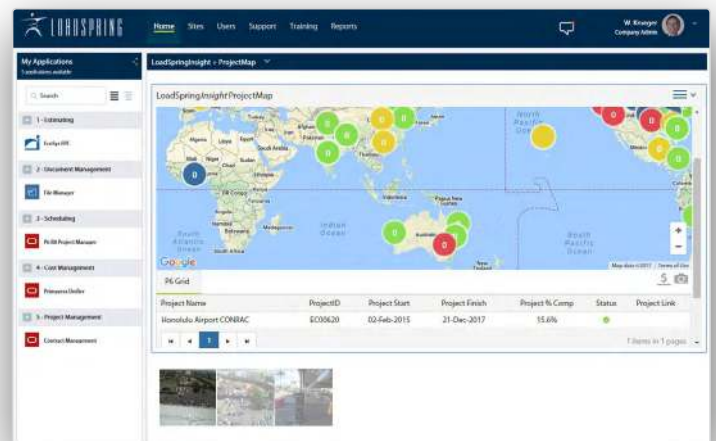

The only Cloud that's truly YOURS

Nobody can tailor a time-saving, headache-relieving Cloud quite like our passionate specialists. We're masters at getting you up and running in your choice of personalized Cloud environments that keep your teams, projects, and ROI on track. All in one simple Cloud ecosystem. What's most important to you? Advanced integrations? Having your PM data synchronized for your global teams? Getting greater Cloud performance for serious high-activity projects? Virtually real-time support? Or maybe fool proof backup and recovery? Our Cloud and project mavens will supply all that and help you achieve your goals.

We lead so you can, too

Ask anyone. LOADSPRING is the absolute, undeniable market leader in customizable Project Management and Engineering software Cloud solutions. We didn't get here by being generalists or supplying customers with access to a few apps and a warehouse-sized load of storage. Instead, we focus on making you a leader by solving *your* unique challenges with our LOADSPRING *Cloud Platform*. You can relax knowing that our legions of Cloud and app geniuses keep you up and running while supporting your global Cloud needs. We serve as your lifeline to expert support, license and user management and intelligence tools and more.