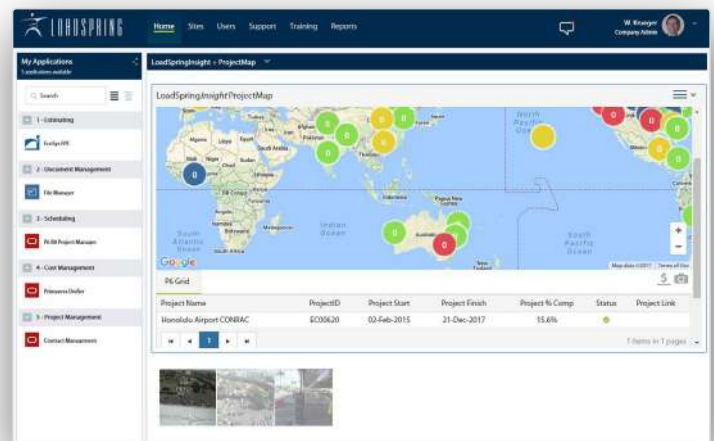

The only Cloud that's truly YOURS

Nobody can tailor a time-saving, headache-relieving Cloud quite like our passionate specialists. We're masters at getting you up and running in your choice of personalized Cloud environments that keep your teams, projects, and ROI on track. All in one simple Cloud ecosystem. What's most important to you? Advanced integrations? Having your PM data synchronized for your global teams? Getting greater Cloud performance for serious high-activity projects? Virtually real-time support? Or maybe fool proof backup and recovery? Our Cloud and project mavens will supply all that and help you achieve your goals.

We lead so you can, too

Ask anyone. LOADSPRING is the absolute, undeniable market leader in customizable Project Management and Engineering software Cloud solutions. We didn't get here by being generalists or supplying customers with access to a few apps and a warehouse-sized load of storage. Instead, we focus on making you a leader by solving *your* unique challenges with our LOADSPRING CLOUD PLATFORM. You can relax knowing that our legions of Cloud and app geniuses keep you up and running while supporting your global Cloud needs. We serve as your lifeline to expert support, license and user management and intelligence tools and more.